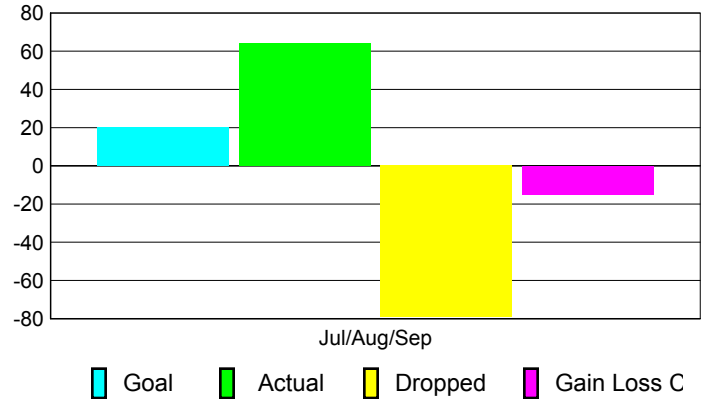

Membership Results 2010-2011

Goal, New, Dropped, Gain/Loss